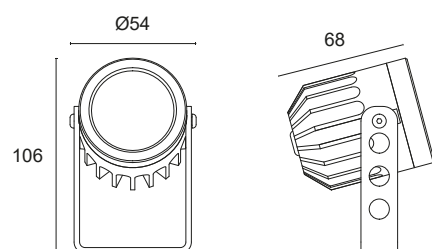

Power LED CRI>80

Power: 3W@350mA

350mA constant current power supply

Series connection, with 70 + 70 cm cables

Installation accessories page 272

Accessories for RGB management page 249

 **MADE IN ITALY**

BASIC CODES

L14.

FINISHES

-  **2** Matt black
-  **7** Brushed aluminium

LIGHT BAND

-  **10** 10°
-  **35** 35°
-  **60** 60°
-  **80** 80°

LED COLOUR

 **RGB**

Code example: